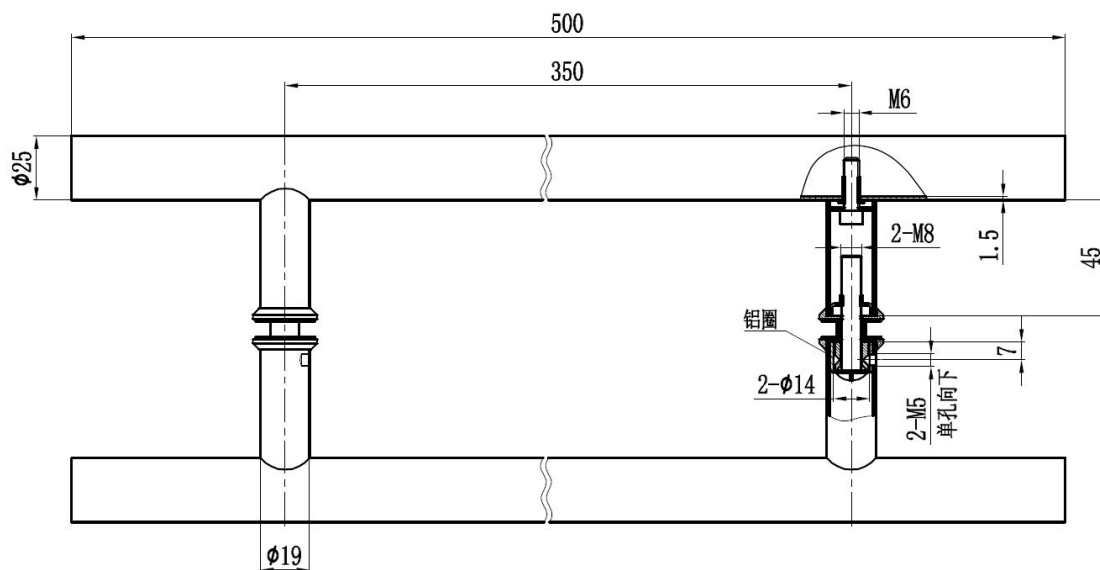

## Description:

Door Handle "Oder" SS304 Brushed,  $\phi 25 \times 500 \text{mm}$ , cc 350mm, 8-12mm Glass Thickness, Bore:  $\phi 12 \text{mm}$

## Item number:

17.87.003-0

Units	Box	Carton	HS Code	Barcode
Pair	1	10	8302415000	 5704866444958